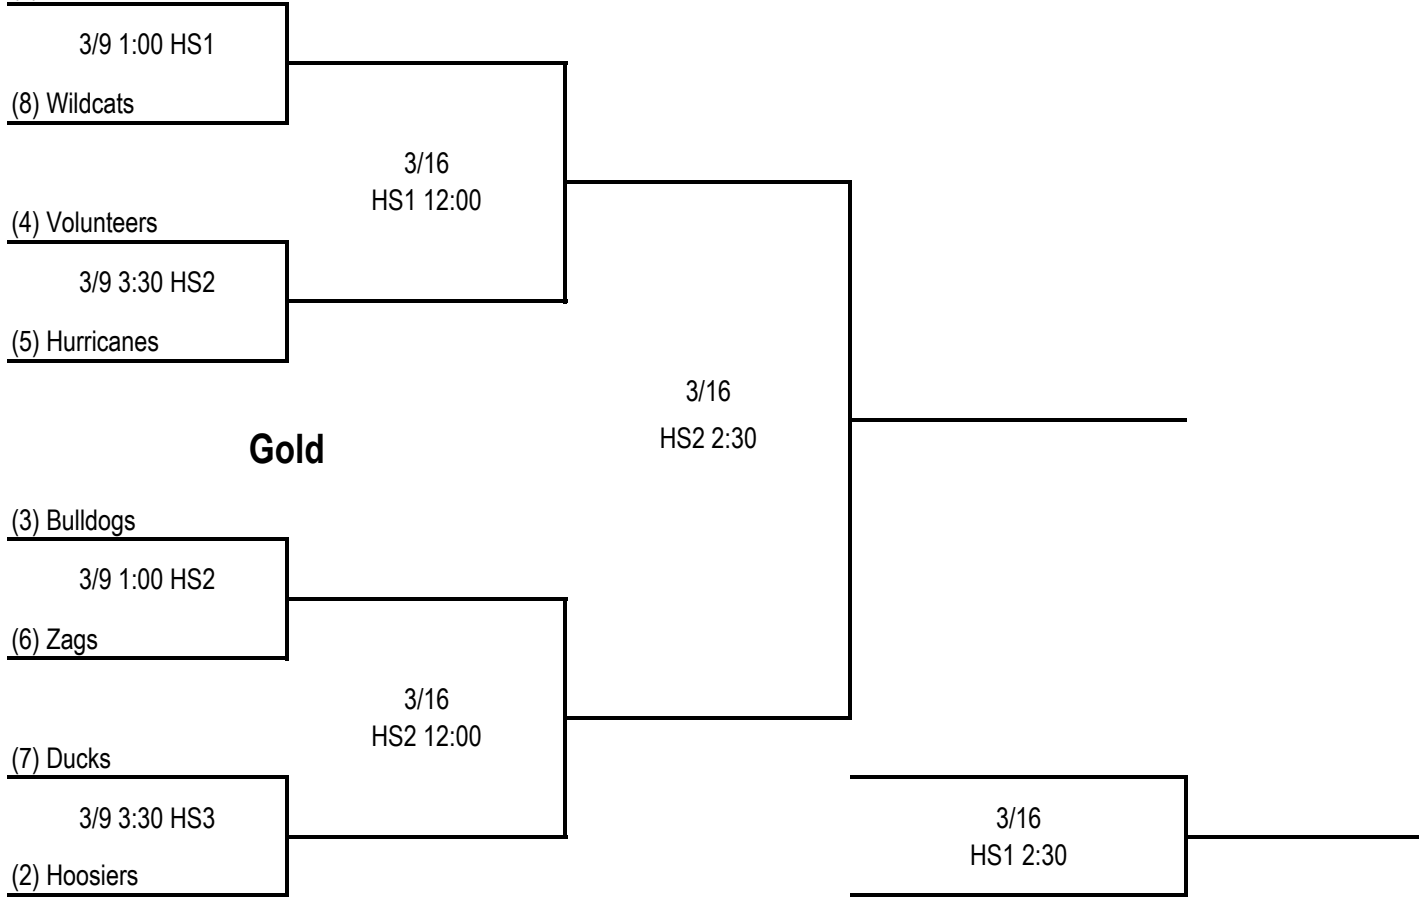

(1) Spartans

3/9 1:00 HS1

(8) Wildcats

3/16  
HS1 12:00

(4) Volunteers

3/9 3:30 HS2

(5) Hurricanes

**Gold**

3/16  
HS2 2:30

(3) Bulldogs

3/9 1:00 HS2

(6) Zags

3/16  
HS2 12:00

(7) Ducks

3/9 3:30 HS3

(2) Hoosiers

3/16  
HS1 2:30

**Quarterfinals - Sunday 3/9**

<b>3/9/2008</b>	<b>HS1</b>	<b>HS2</b>	<b>HS3</b>
<b>1:00</b>	G 1 v 8	G 3 v 6	B 4 v 5
<b>2:15</b>	B 8 v 9	B 2 v 7	B 3 v 6
<b>3:30</b>	B 1 v 8,9	G 4 v 5	G 2 v 7